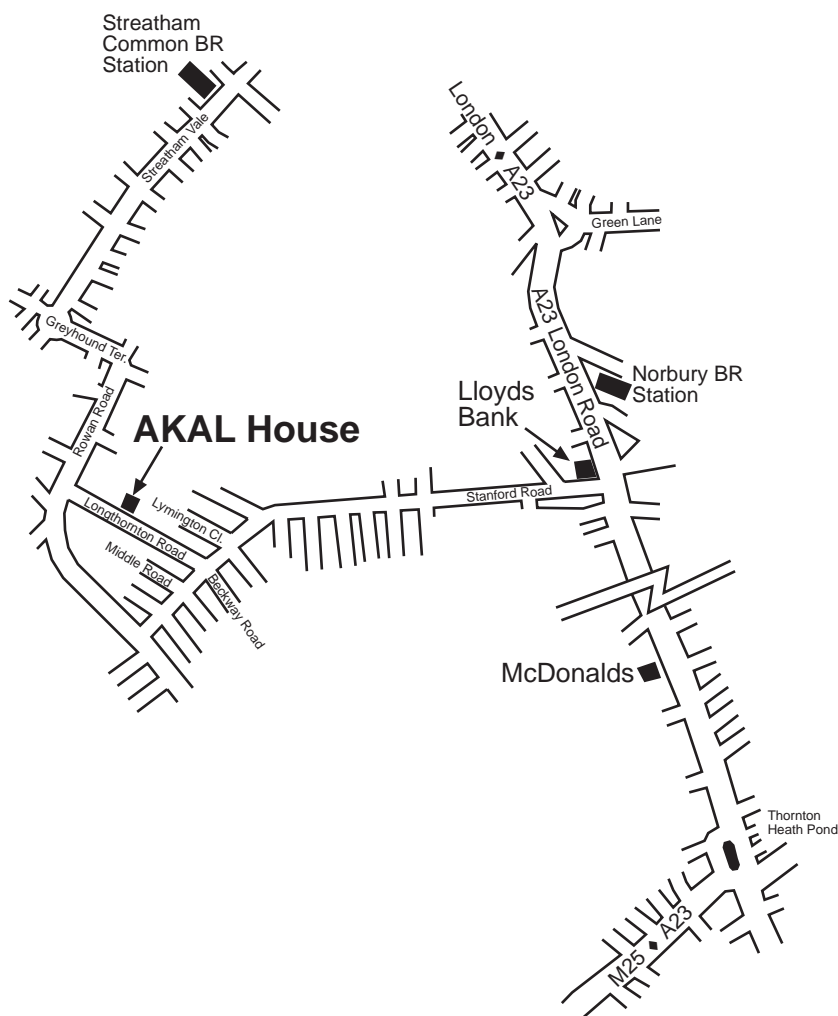

AKAL Computer Systems Ltd

AKAL House, Longthornton Road, London SW16 5QD
Tel: 020 8765 1115 Fax: 020 8764 3222 Email: info@akaluk.com

How To Find Us

From M25

Leave the M25 at junction 7 onto the M23 towards London/Croydon, the M23 then becomes the A23. Continue along the A23 following the signs for Purley then Norbury. Once you pass Purley, after approximately 4 miles you will pass the drive-thru McDonalds on the left, you will now enter Norbury (A23/London Road). Take the left turning into Stanford Road at the Lloyds Bank. Continue along this road for approximately half a mile and Longthornton Road is the 6th turning on the right, AKAL House is located half way along this road on the right.

From Central London

Follow the signs for A23 towards Brighton, you will cross the South Circular Road (A205), then keep on the A23 through Streatham, passing Streatham Common on the left and then on to Norbury. After passing Norbury BR station on the left, turn right into Stanford Road at the Lloyds Bank. Continue along this road for approximately half a mile and Longthornton Road is the 6th turning on the right, AKAL House is located half way along this road on the right.

By Train

Streatham Common BR and Norbury BR stations are approximately 15 minutes walking distance from AKAL House. There are two buses No. 60 & 118 that pass Streatham Common station and go down Greyhound Lane to Rowan Road, this joins Longthornton Road.